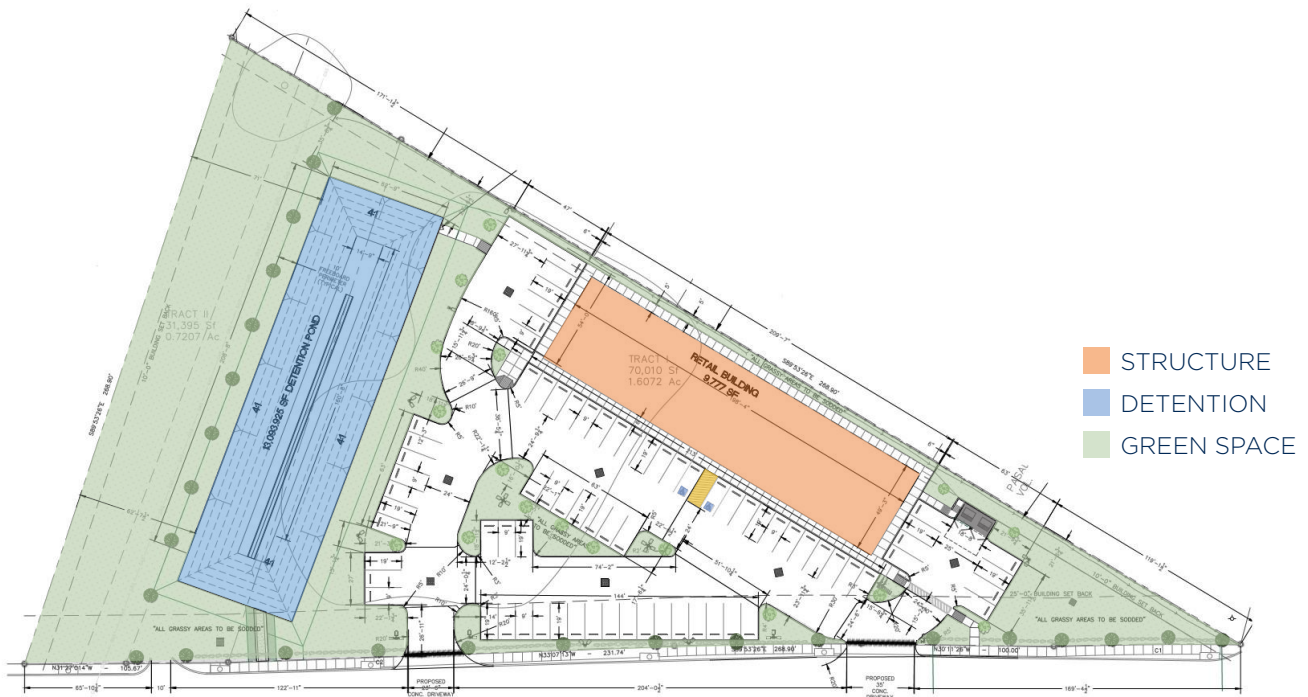

BRANDON WUNTCH
D / 713.275.3784
M / 713.882.1739
bwuntch@fritscheanderson.com

WINSTON WEGNER
D / 713.275.3813
M / 713.249.8330
wwegner@fritscheanderson.com

JUSTIN WALKER
D / 713.275.3810
M / 713.299.8241
jwalker@fritscheanderson.com