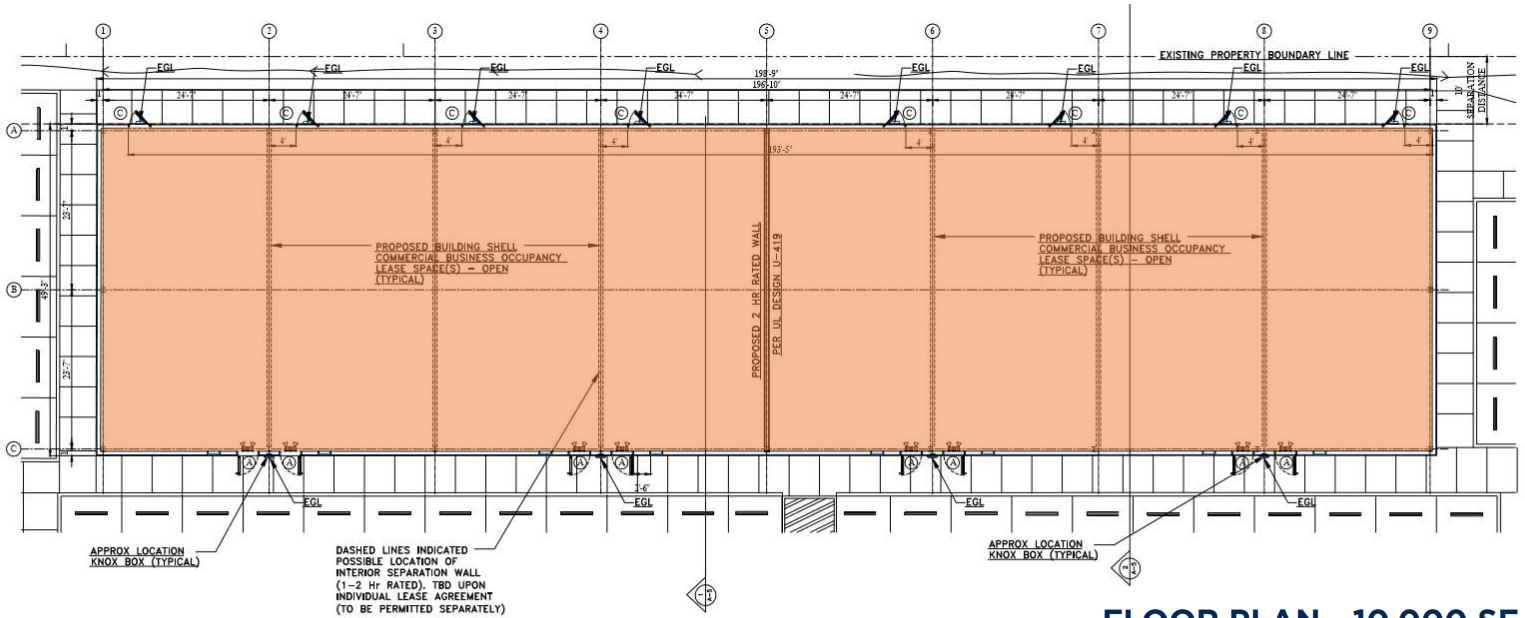

FOR SALE OR LEASE

INDUSTRIAL, FLEX & RETAIL SPACE

2215 ALLEN GENOA RD. PASADENA, TEXAS 77502

FLOOR PLAN - 10,000 SF