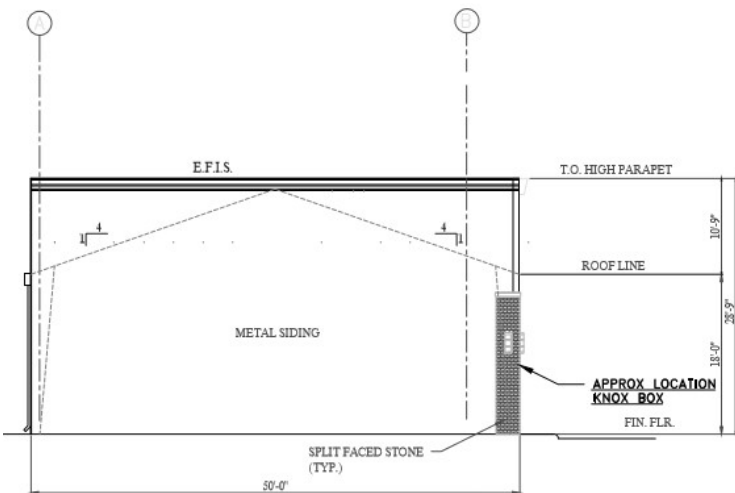

FOR SALE OR LEASE

INDUSTRIAL, FLEX & RETAIL SPACE

2215 ALLEN GENOA RD. PASADENA, TEXAS 77502

LEFT

BRANDON WUNTCH
D / 713.275.3784
M / 713.882.1739
bwuntch@fritscheanderson.com

WINSTON WEGNER
D / 713.275.3813
M / 713.249.8330
wwegner@fritscheanderson.com

JUSTIN WALKER
D / 713.275.3810
M / 713.299.8241
jwalker@fritscheanderson.com