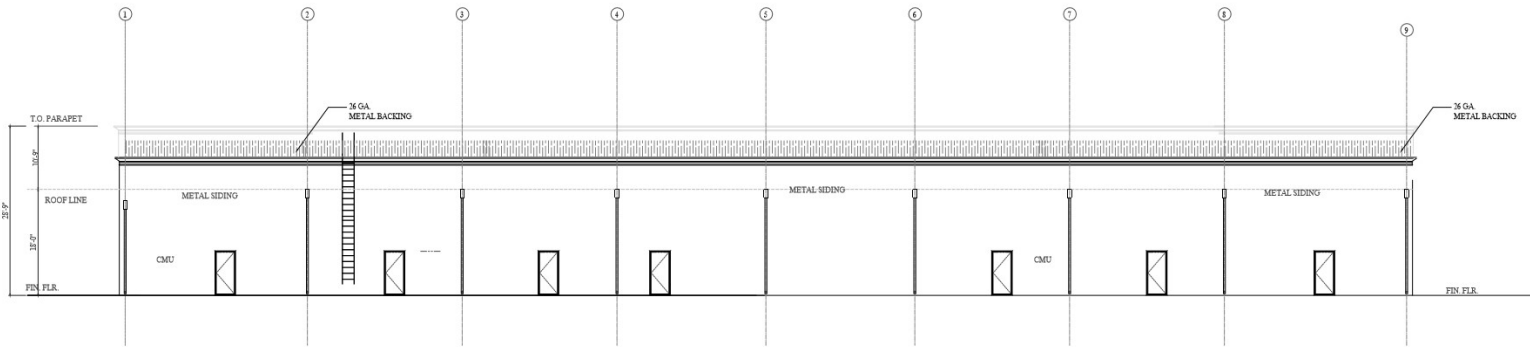

JUSTIN WALKER
 D / 713.275.3810
 M / 713.299.8241
 jwalker@fritscheanderson.com

FOR SALE OR LEASE

INDUSTRIAL, FLEX & RETAIL SPACE

2215 ALLEN GENOA RD. PASADENA, TEXAS 77502

FRONT

REAR

LEFT

RIGHT