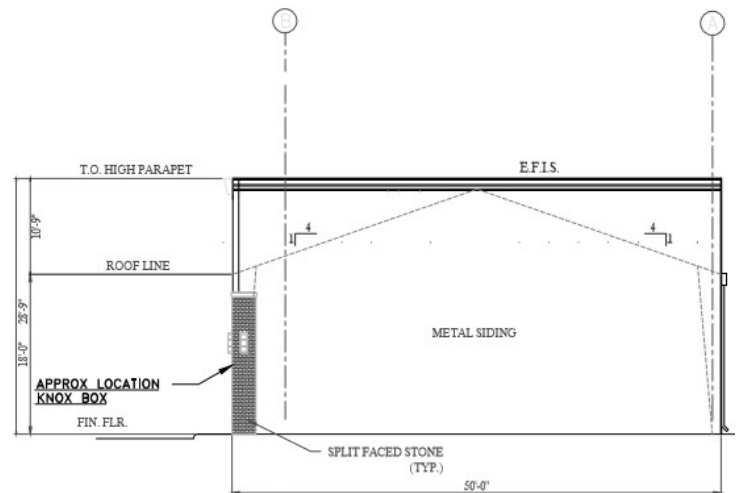

RIGHT

BRANDON WUNTCH
D / 713.275.3784
M / 713.882.1739
bwuntch@fritscheanderson.com

WINSTON WEGNER
D / 713.275.3813
M / 713.249.8330
wwegner@fritscheanderson.com

JUSTIN WALKER
D / 713.275.3810
M / 713.299.8241
jwalker@fritscheanderson.com